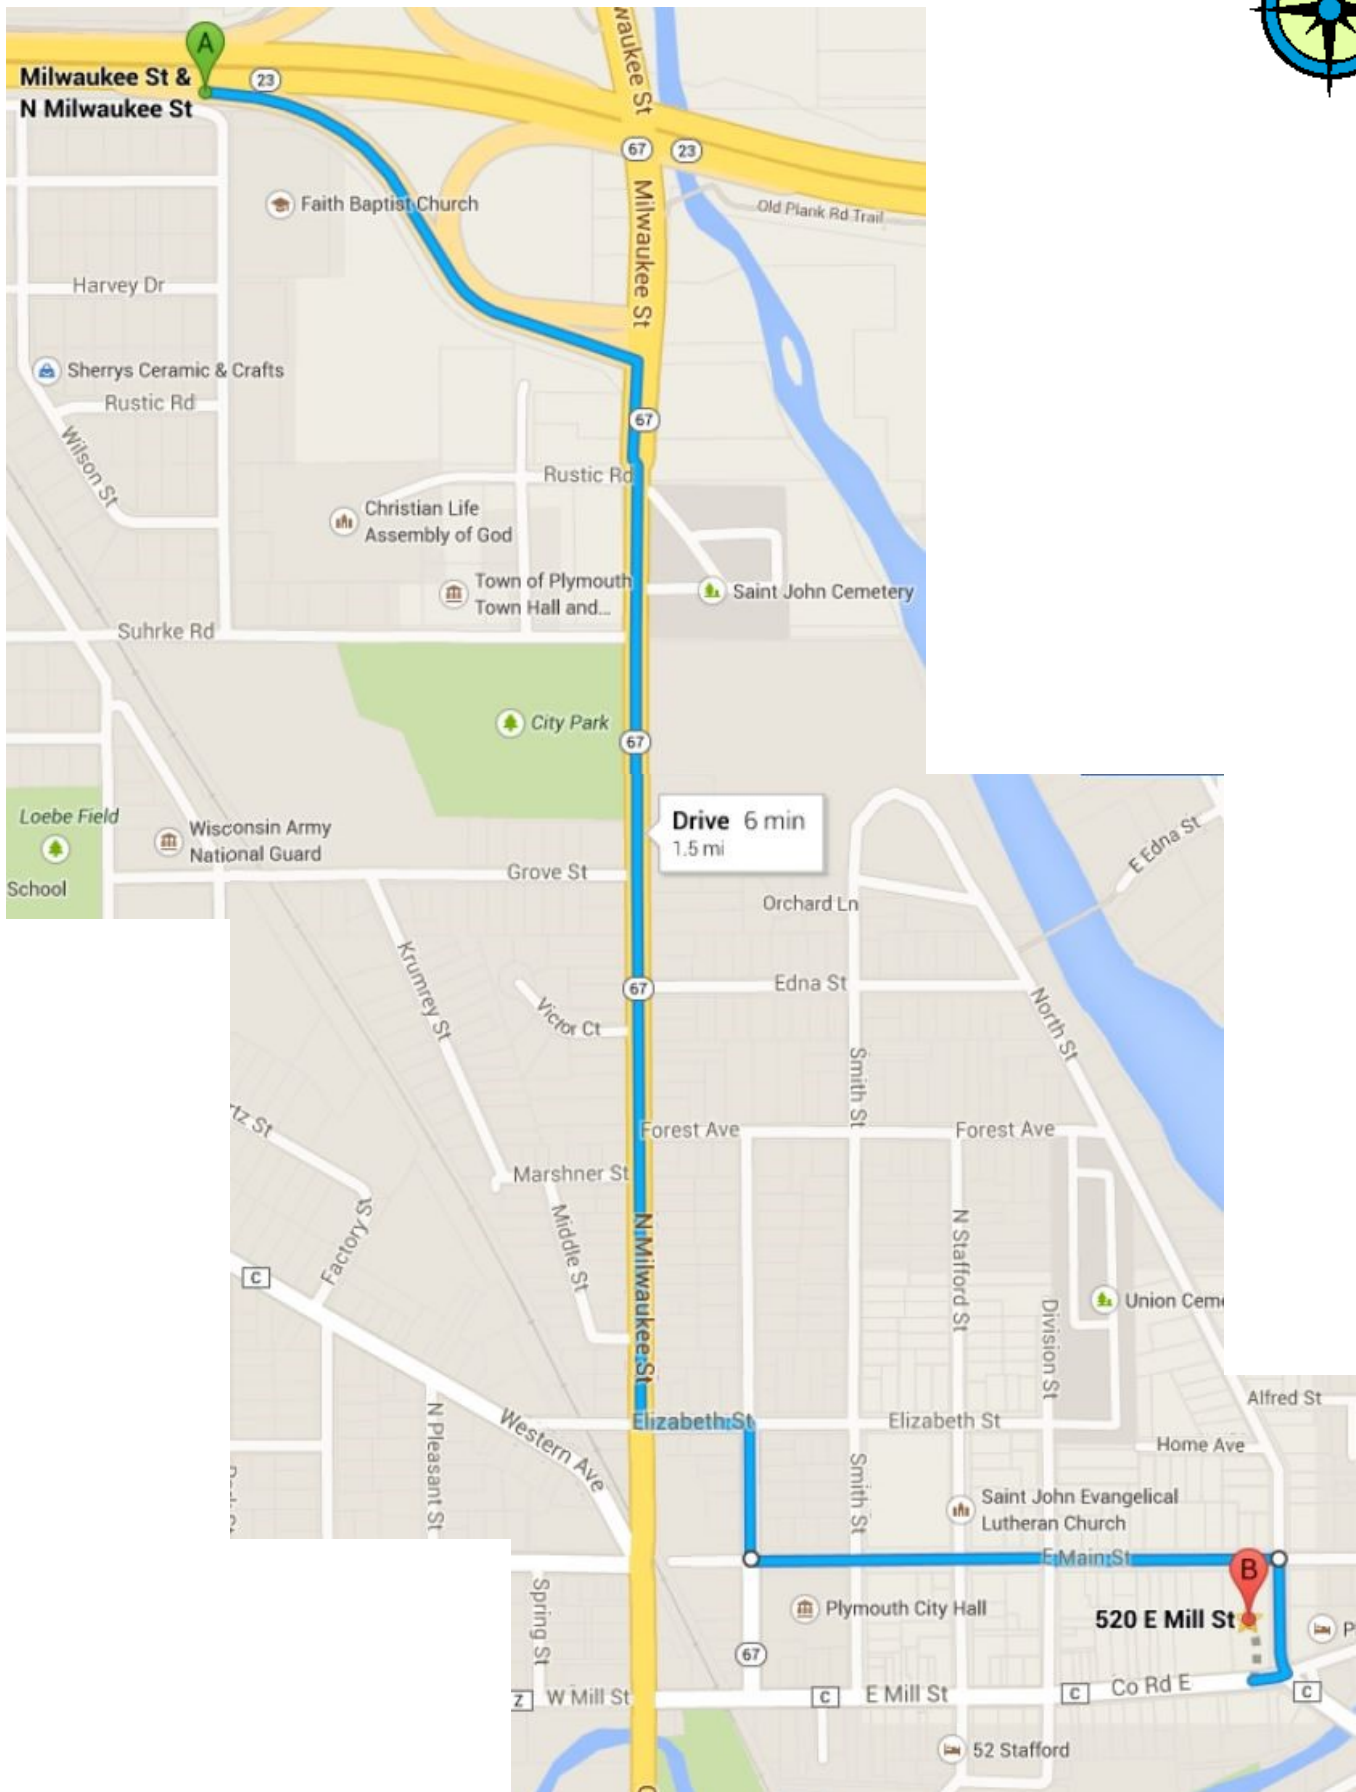

From Fond du Lac

1. Start out going east on WI-23 E.
2. Take the WI-67 S ramp toward Plymouth.
3. Turn right onto WI-67 S.
4. Turn left onto WI-67/E Elizabeth St.
5. Take the 1st right onto Caroline St/WI-67.
6. Take the 1st left onto E Main St.
7. Turn right onto North St. Entrance to Plymouth Arts Center will be on your right.

From Sheboygan

1. Head west on WI-23
2. Turn left onto Co Rd O
3. Turn right onto Eastern Ave
4. Turn right onto North St. Entrance to Plymouth Arts Center will be on your right.

Parking suggestions on Page 4

From Fond du Lac

From Sheboygan

There is some parking on the street. You can look for parking wherever there are blue lines on Main or North Streets