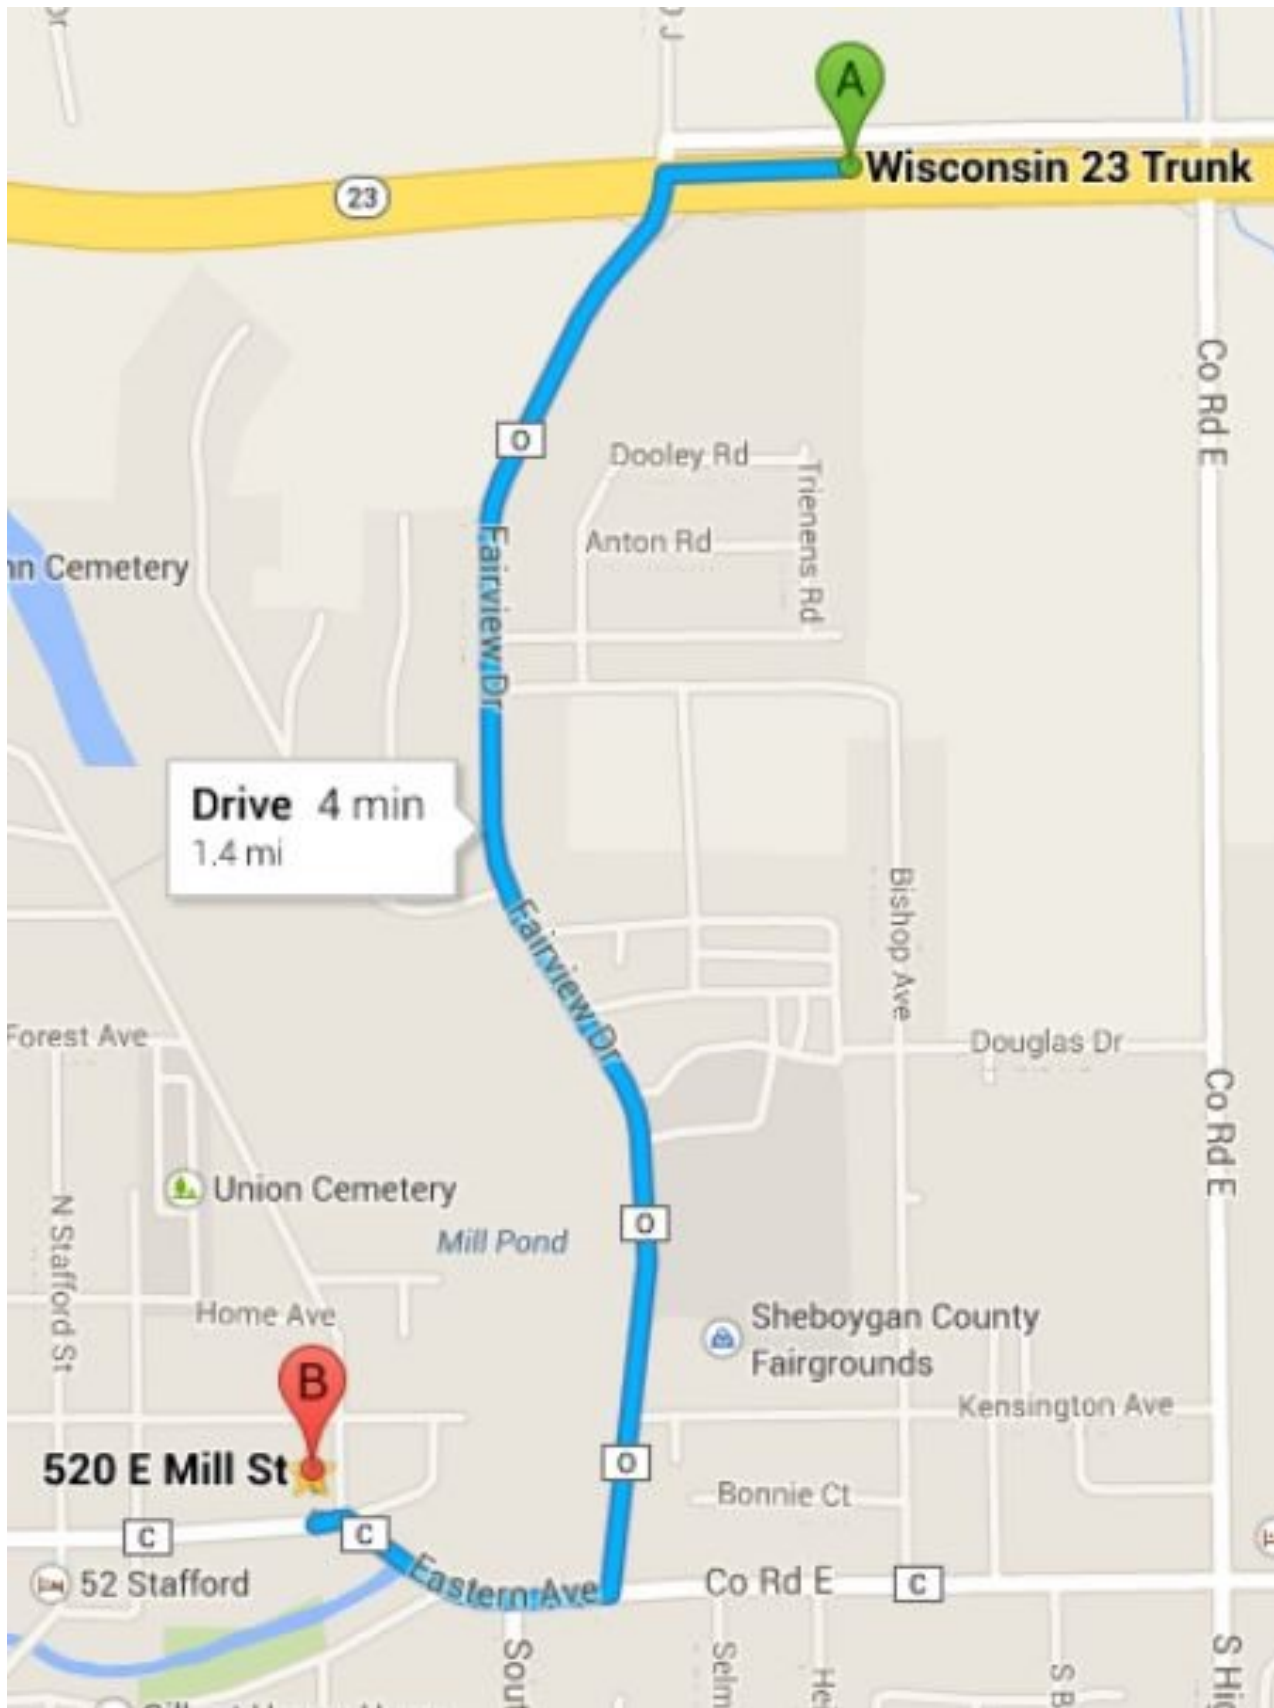

From Fond du Lac

1. Start out going east on WI-23 E.
2. Take the WI-67 S ramp toward Plymouth.
3. Turn right onto WI-67 S.
4. Turn left onto WI-67/E Elizabeth St.
5. Take the 1st right onto Caroline St/WI-67.
6. Take the 1st left onto E Main St.
7. Turn right onto North St. Entrance to Plymouth Arts Center will be on your right.

From Sheboygan

1. Head west on WI-23
2. Turn left onto Co Rd O
3. Turn right onto Eastern Ave
4. Turn right onto North St. Entrance to Plymouth Arts Center will be on your right.

Parking suggestions on Page 4

From Fond du Lac

From Sheboygan

There is some parking on the street. You can look for parking wherever there are blue lines on Main or North Streets